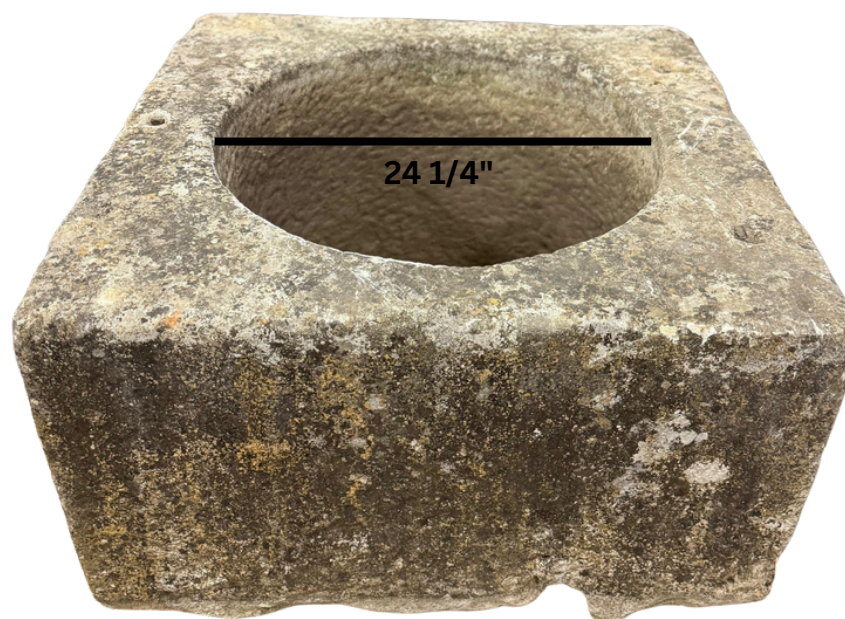

French Antique 19th Century Limestone Well Head

SPECIFICATION

FRENCH ANTIQUE 19TH CENTURY
LIMESTONE WELL HEAD
SKU Number FK101-18.0

Width 34 1/2" (24 1/24")
Depth 33 1/4"
Height 19 1/2"